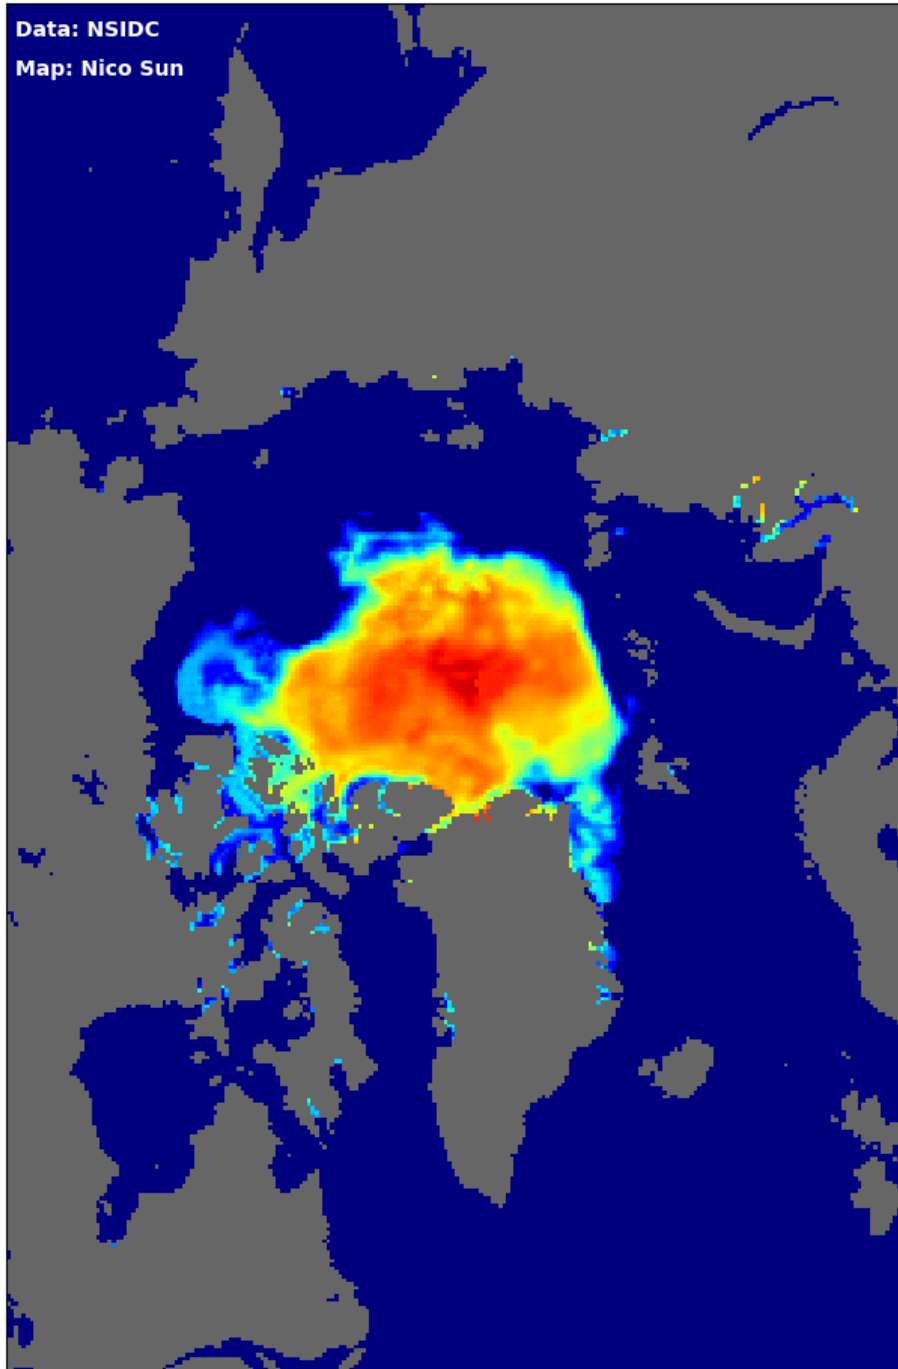

area forecast		
low	mid	high
2.052	2.268	2.453

Alaska
0.491

extent forecast		
low	mid	high
4.13	4.36	4.50

Mean_Forecast , Date: 20200925

Area: 2,419,916 km² / Extent: 4,460,411 km²